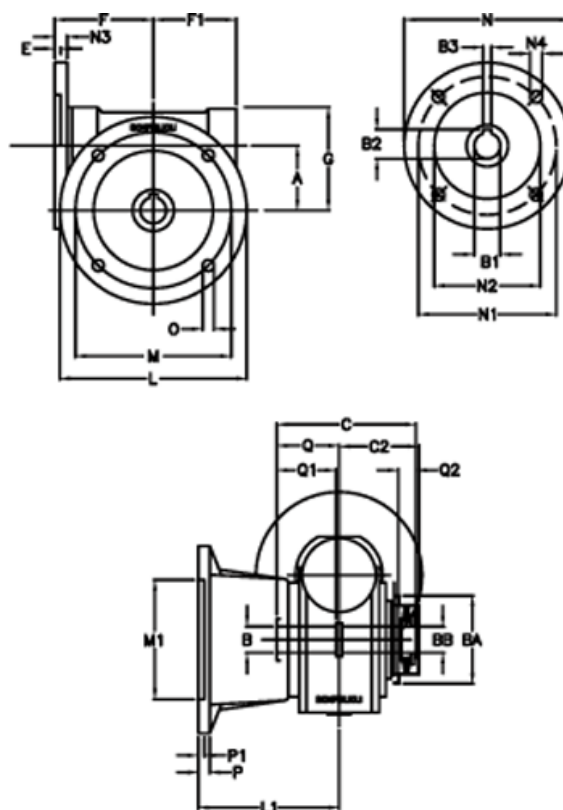

# Data Sheet

Article number: 390204902863236

Description: Worm Gear with Torque Limiter  
VF 49-L2-FA-28 P80B5

## Measures

a = 49.5	C2 = 64	m = 90	P = 12
B = 25	Description = VF 49FA-xx-80B14	M1 = 70	P1 = 10
B1 E7 = 19	E = 3	N = 120	Q = 51.0
B2 = 21.8	F = 70	N1 = 100	Q1 = 41
B3 H9 = 6	F1 = 63	N2 = 80	Q2 = 15
BA = 63	g = 80	N3 = 10.0	
BB H7 = 14	L = 125	N4 = 7.0	
C = 105	L1 = 115	O = 10.5	